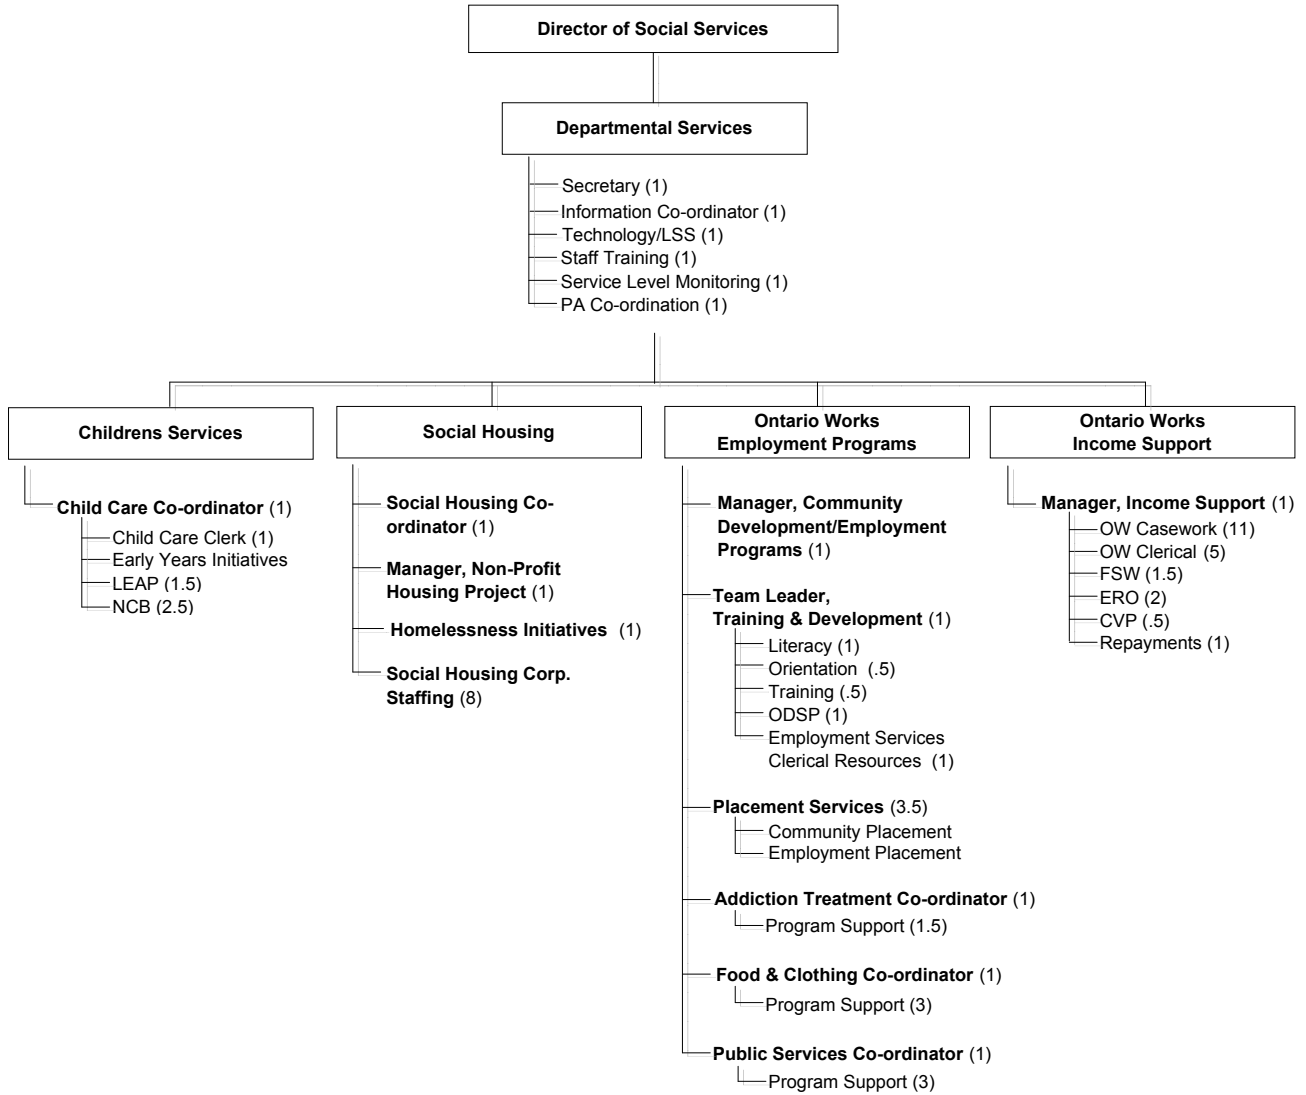

**Organizational Chart
Prince Edward - Lennox & Addington Social Services**

* (#) Full Time Equivalency